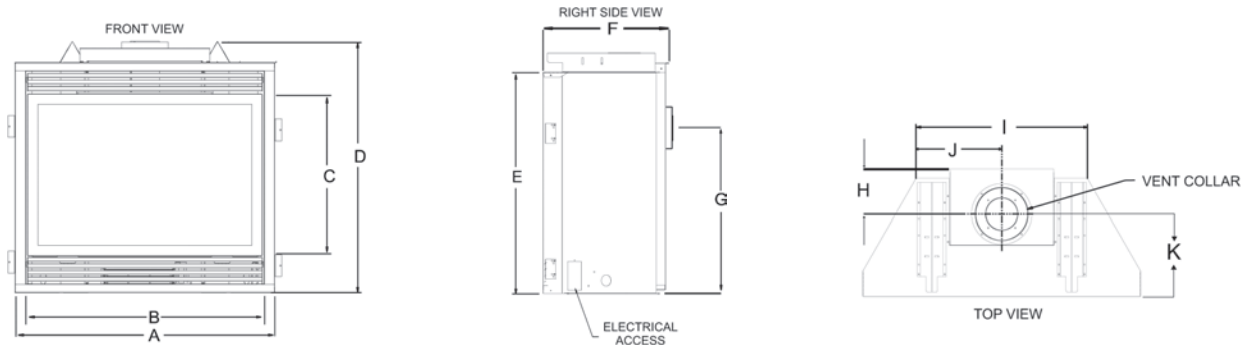

Decorative Frame Arch (available without hinge mounting points in Matte Black only)

Decorative Louvers

Decorative Louver Mission

Decorative Louver Arch

Decorative Louver Leaf

Liners

Herringbone Brick
(Ceramic Fiber)

Aged Brick
(Ceramic Fiber)

Banded Brick
(Ceramic Fiber)

Stacked Limestone*
(Ceramic Fiber)

Black Reflective
(Metal)

*Stacked Limestone Liner not available for 48-inch Models

Fireplace Dimensions (in inches)