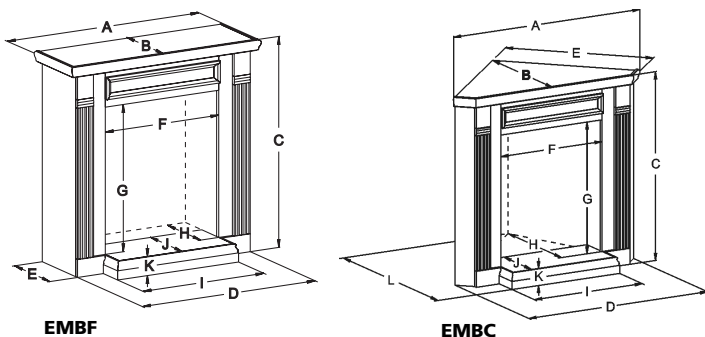

Warranty for All Models

All parts carry a 3-year limited warranty

All Remote Controls carry a 1-year limited warranty

Note: Empire is committed to continuous product improvement; specifications are subject to change without notice. Dimensions in this brochure are approximate; read and follow the framing dimensions in the owners manual supplied with your Empire product.

Refer to your Owner's Manual for complete installation and safety information

Gas Inlet for All Models

Type of Gas (State on Order) Natural or LP

Iron Pipe Size (N.P.T.) 1/2 inch

For information on Multi-Sided Direct-Vent Fireplaces see the White Mountain Hearth Multi-Sided Brochure.

Empire Comfort Systems Inc., has manufactured safe, reliable gas-fired decorative appliances and heating systems since 1932. We take pride in our reputation for quality products, backed by the best sales, service, and distribution network in this industry. These fireplaces combine proven technologies with exceptional artistry and craftsmanship to enhance the ambiance of any home.

Member of the following industry associations:

This appliance is design-certified to the ANSI standard by:

SINCE 1932

Empire Comfort Systems Inc.
918 Freeburg Ave.
Belleville, IL 62220-2623
info@empirecomfort.com

WMH-00641 01/15/14

The Empire Comfort Systems and White Mountain Hearth names and logos are registered U.S. trademarks.